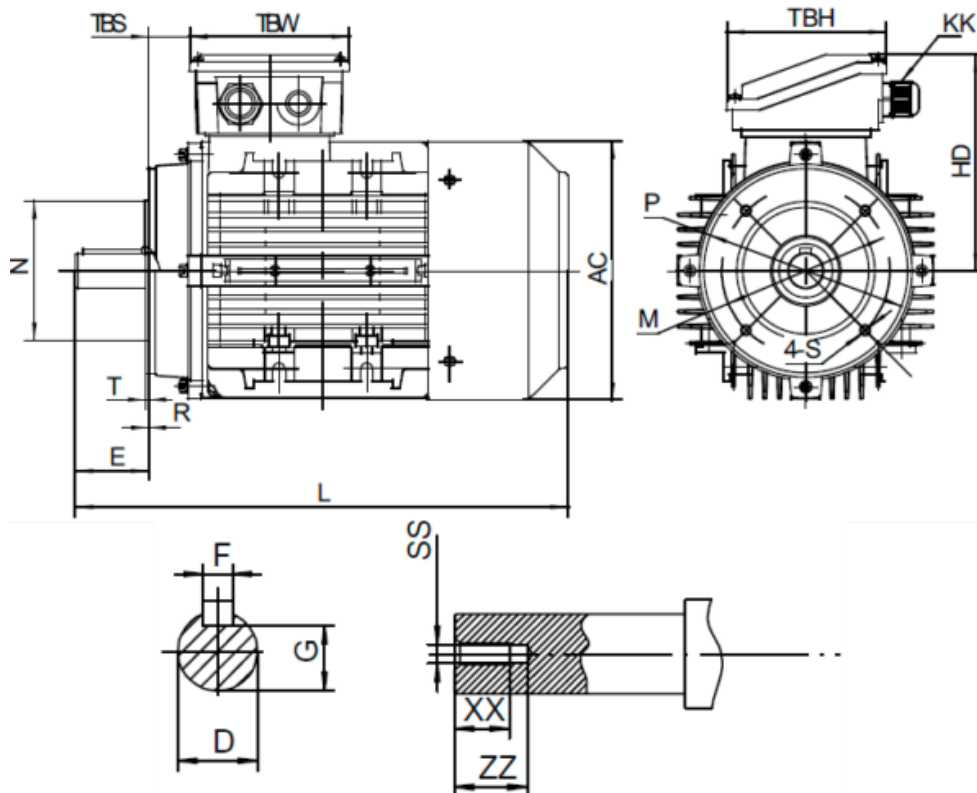

# Data Sheet

Article number: 25160001261540

Description: Kleedrive T2A 632-6 0.12kw 900 rpm UL/CSA  
3x230/400V 50HZ IP55 B14 PTO

## Measures

AA = 124	L = 215	TBH = 98
AC = Ø122	M = Ø75	TBS = 10
AD = 170	N = Ø60	TBW = 98
D = Ø11	P = Ø90	XX = 10
E = 23	R = 0	ZZ = 14
F = 4	S = M5	
G = 8.5	SS = M4	
HD = 107	T = 2.5	